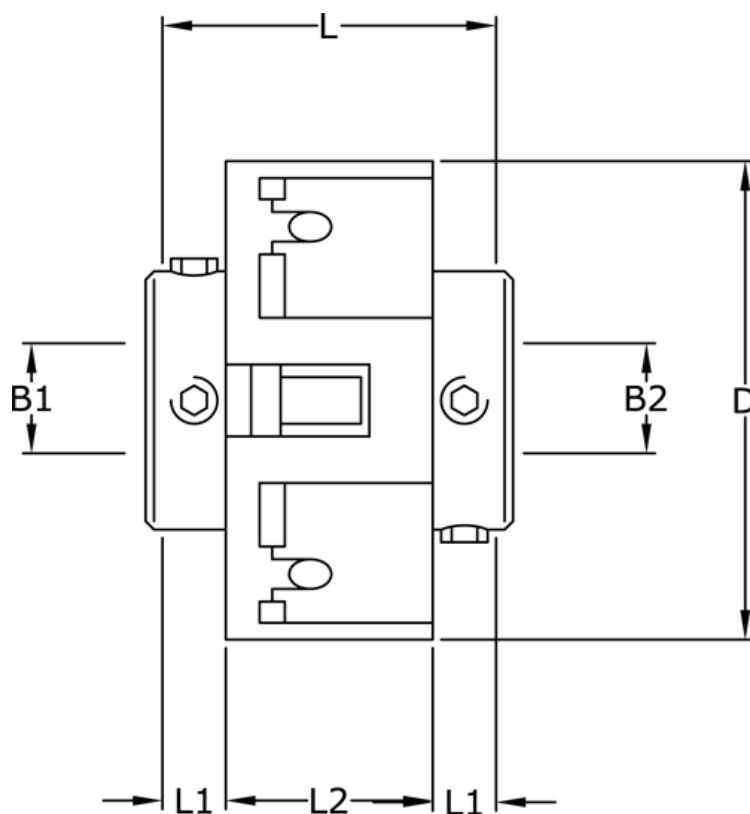

Data Sheet

Article number: 3322201271418

Description: Uni-Lat Coupling size 201.27.14.18
set screw hub, bore 3/4 mm

Measures

| | |
|-------|--------|
| B1 | = 3 |
| B2 | = 4 |
| D | = 27 |
| L | = 19.1 |
| L1 | = 6.1 |
| L2 | = 6.9 |
| Screw | = M3 |